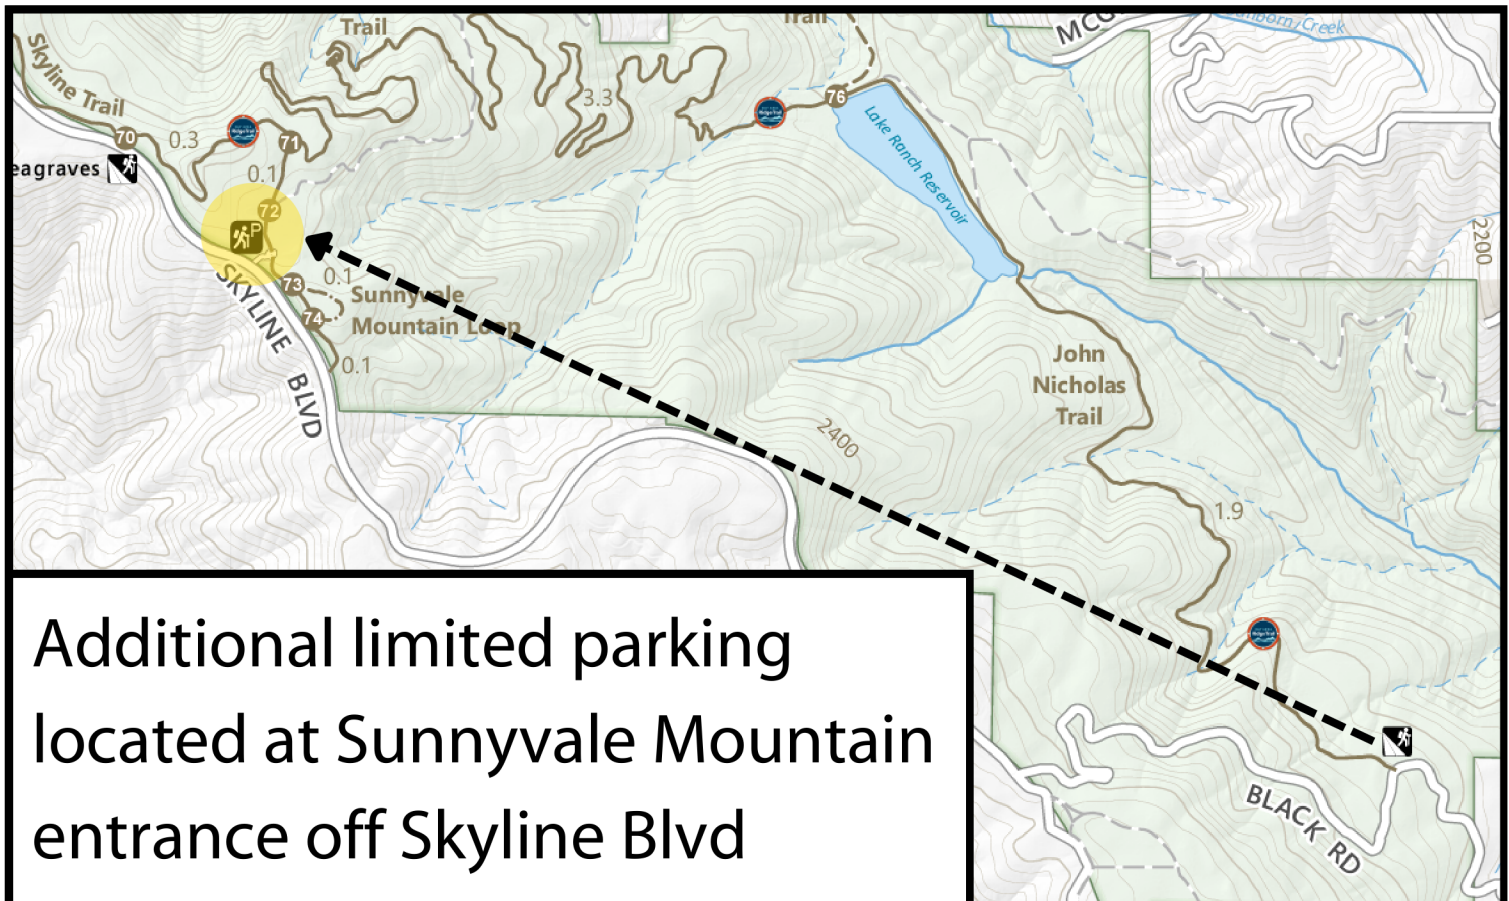

SANBORN COUNTY PARK

Black Rd Parking

SANTA CLARA
COUNTY PARKS

Additional limited parking located at Sunnyvale Mountain entrance off Skyline Blvd