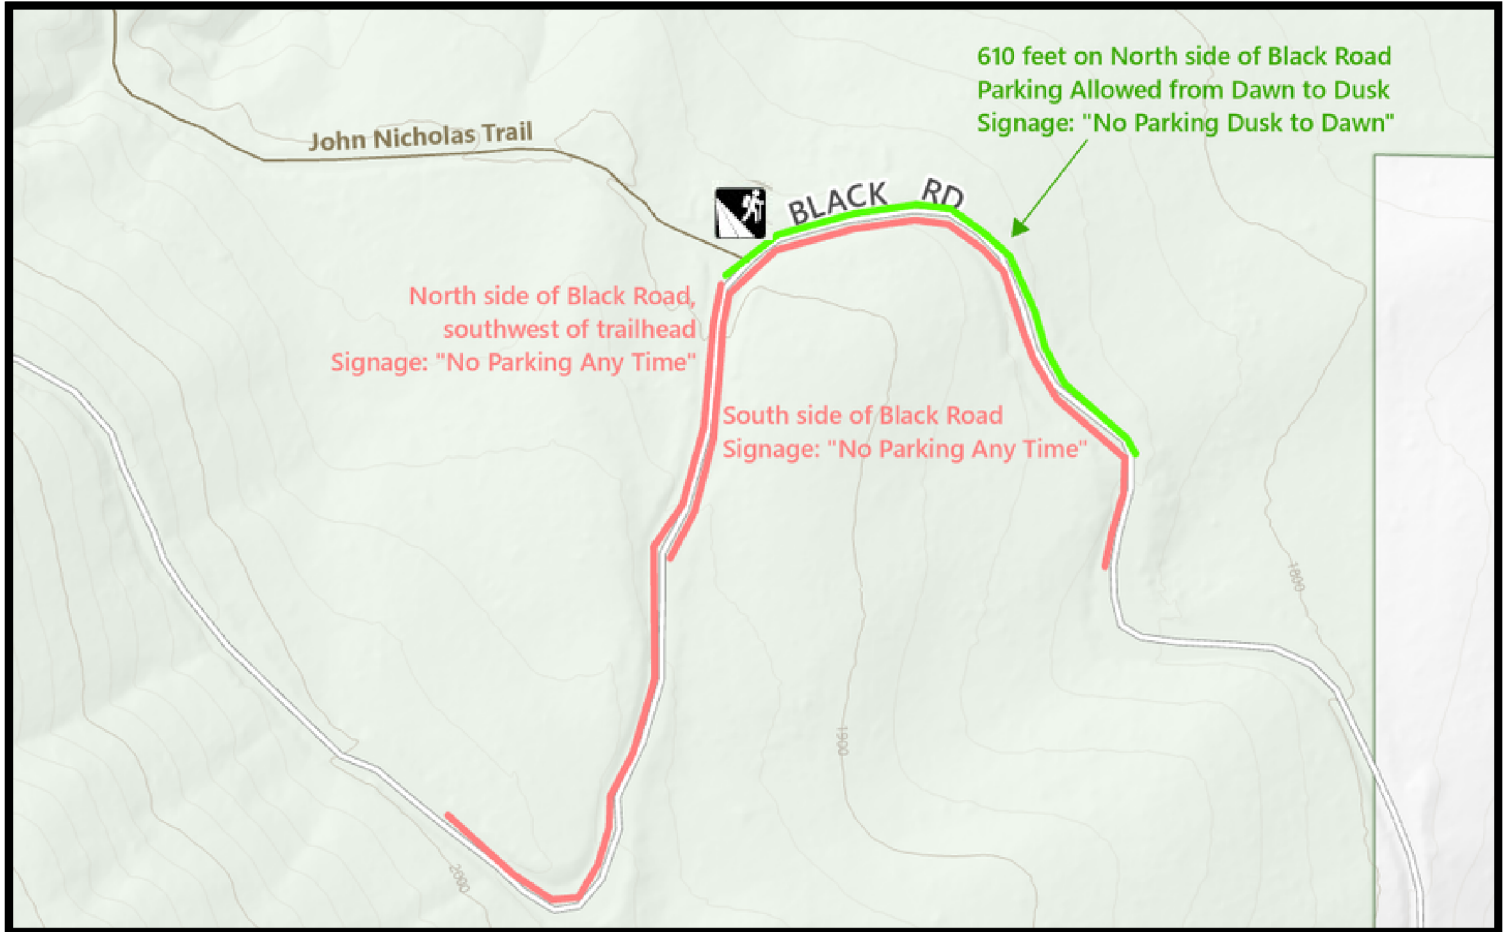

SANBORN COUNTY PARK

Black Rd Parking

SANTA CLARA
COUNTY PARKS

Additional limited parking located at Sunnyvale Mountain entrance off Skyline Blvd