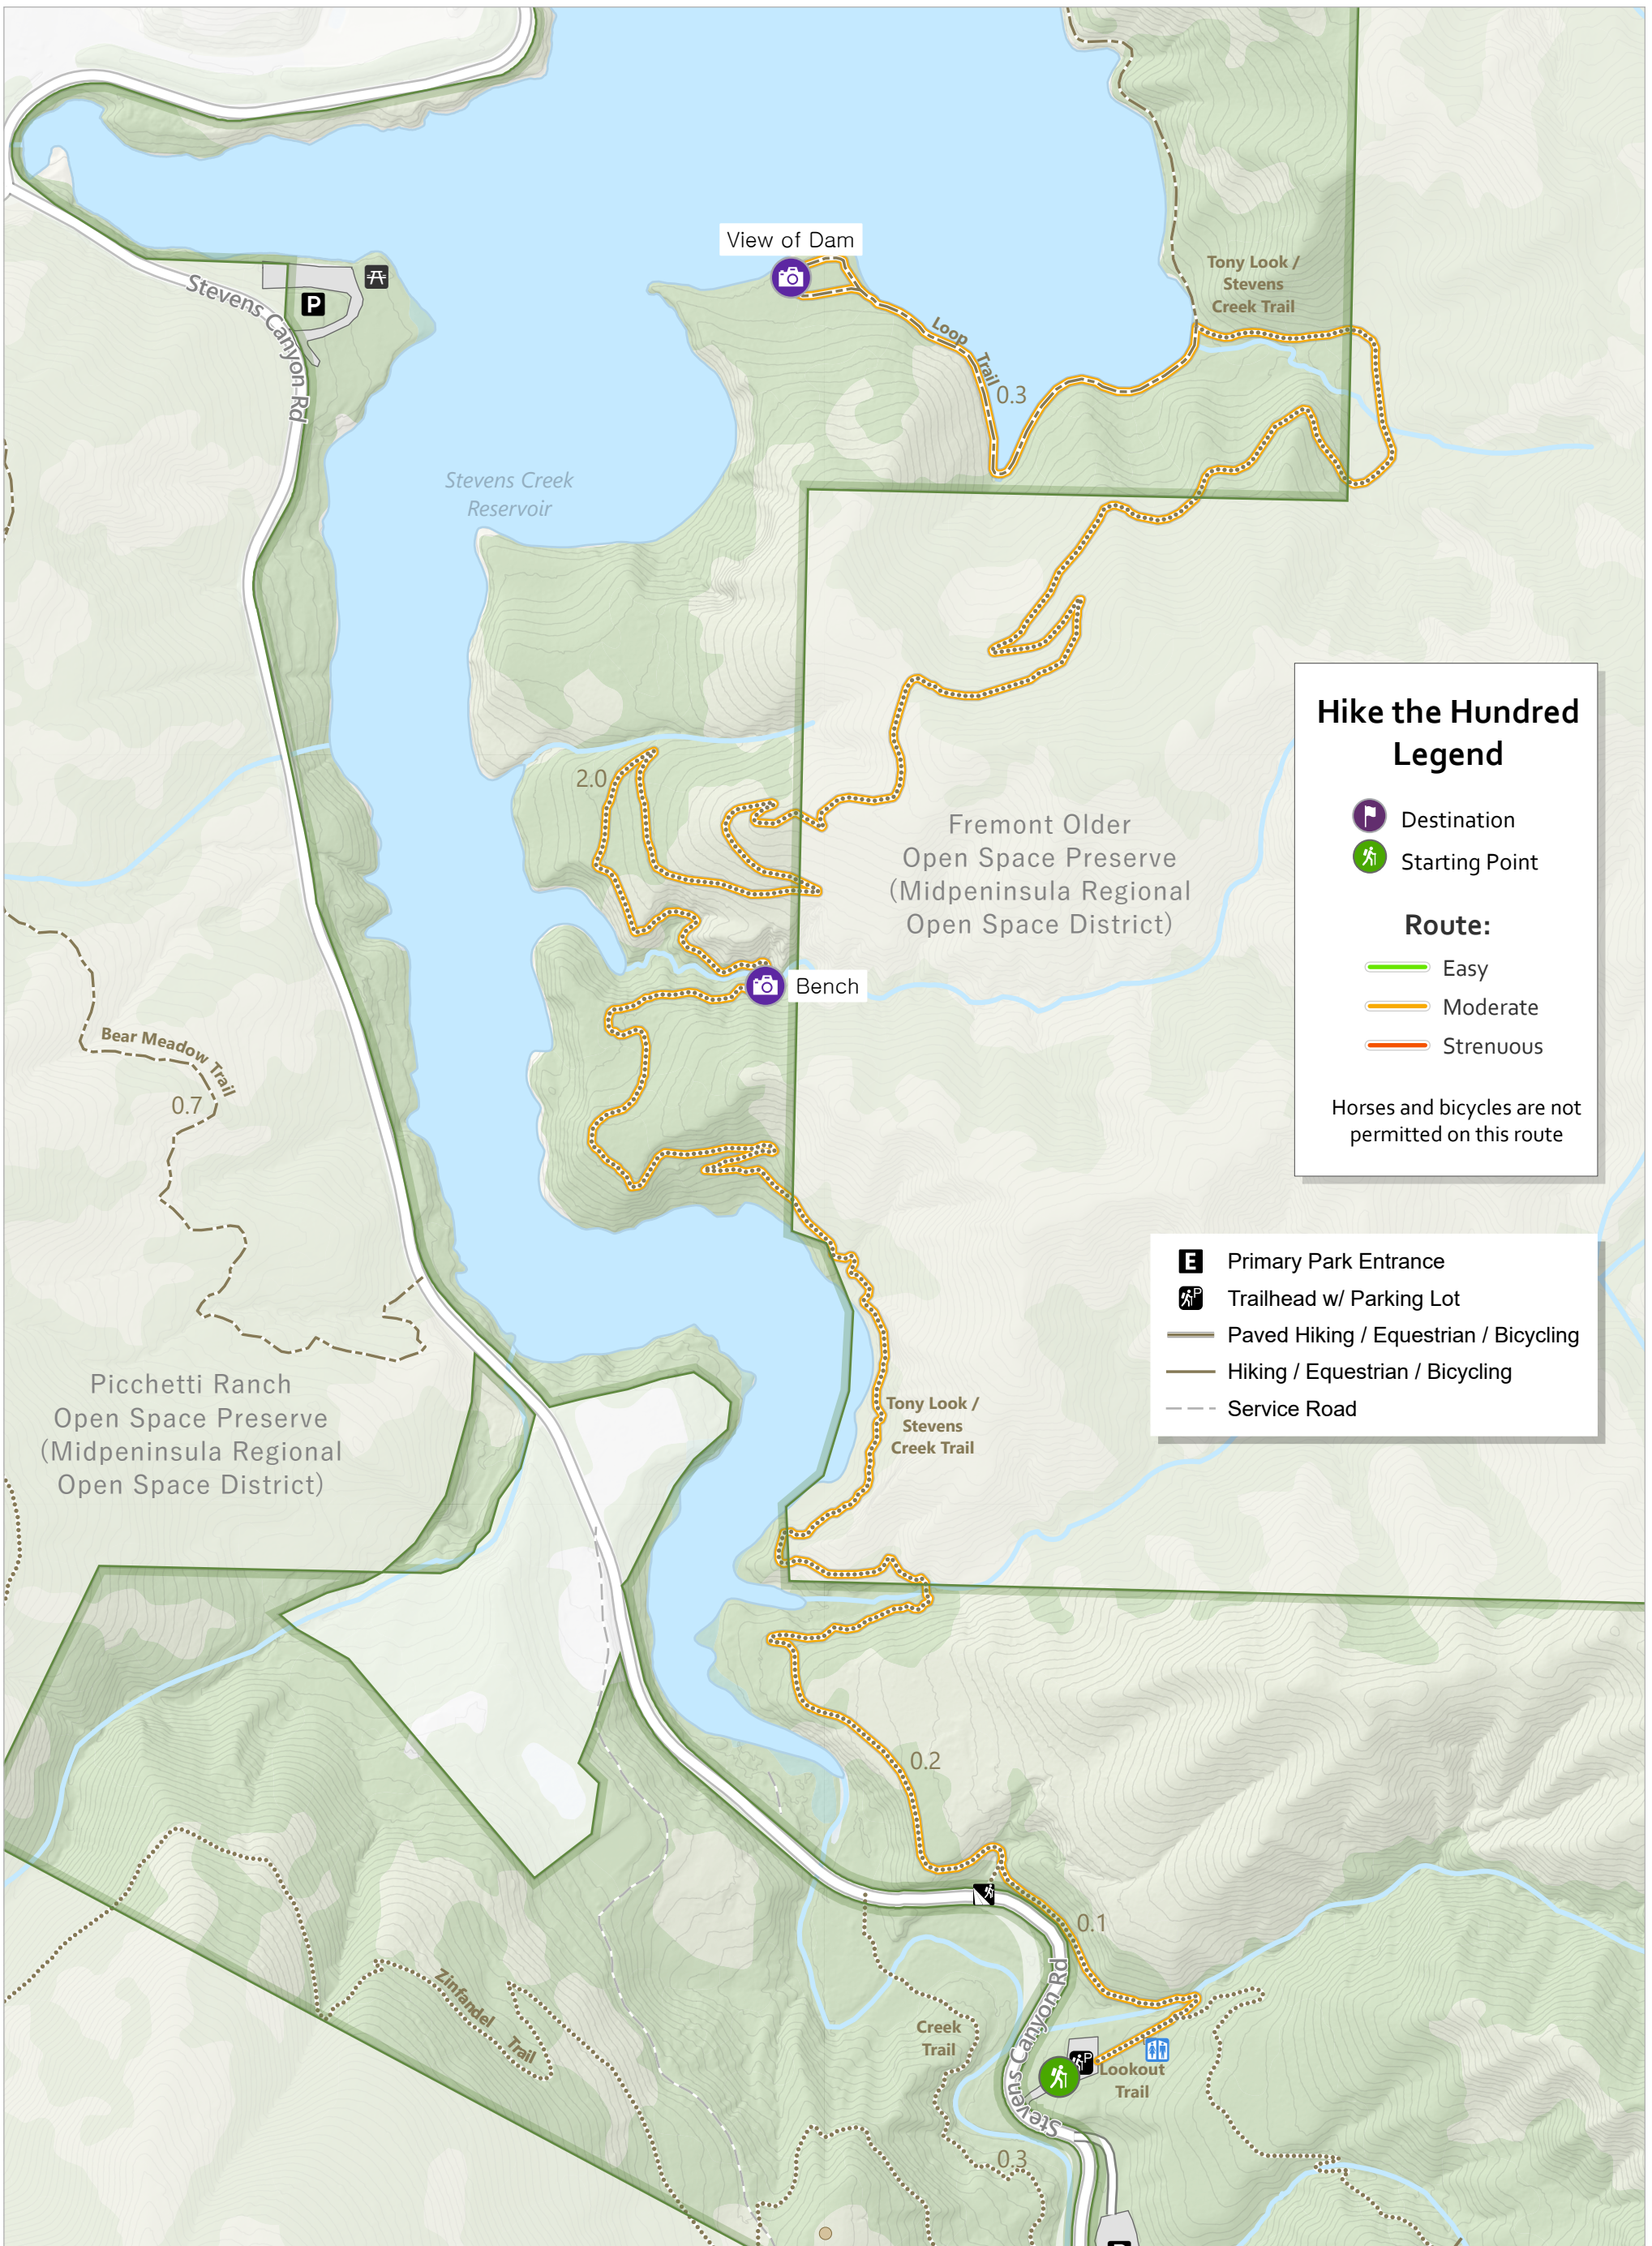

Tony Look to Loop Trail

Stevens Creek County Park

5.7 Miles

To map directions to starting point
in Google or Apple Maps, use:
37.283, -122.075

Hours: The park is open year round from 8 a.m. until sunset
Safety: In case of emergency, call 911
Dogs: Allowed