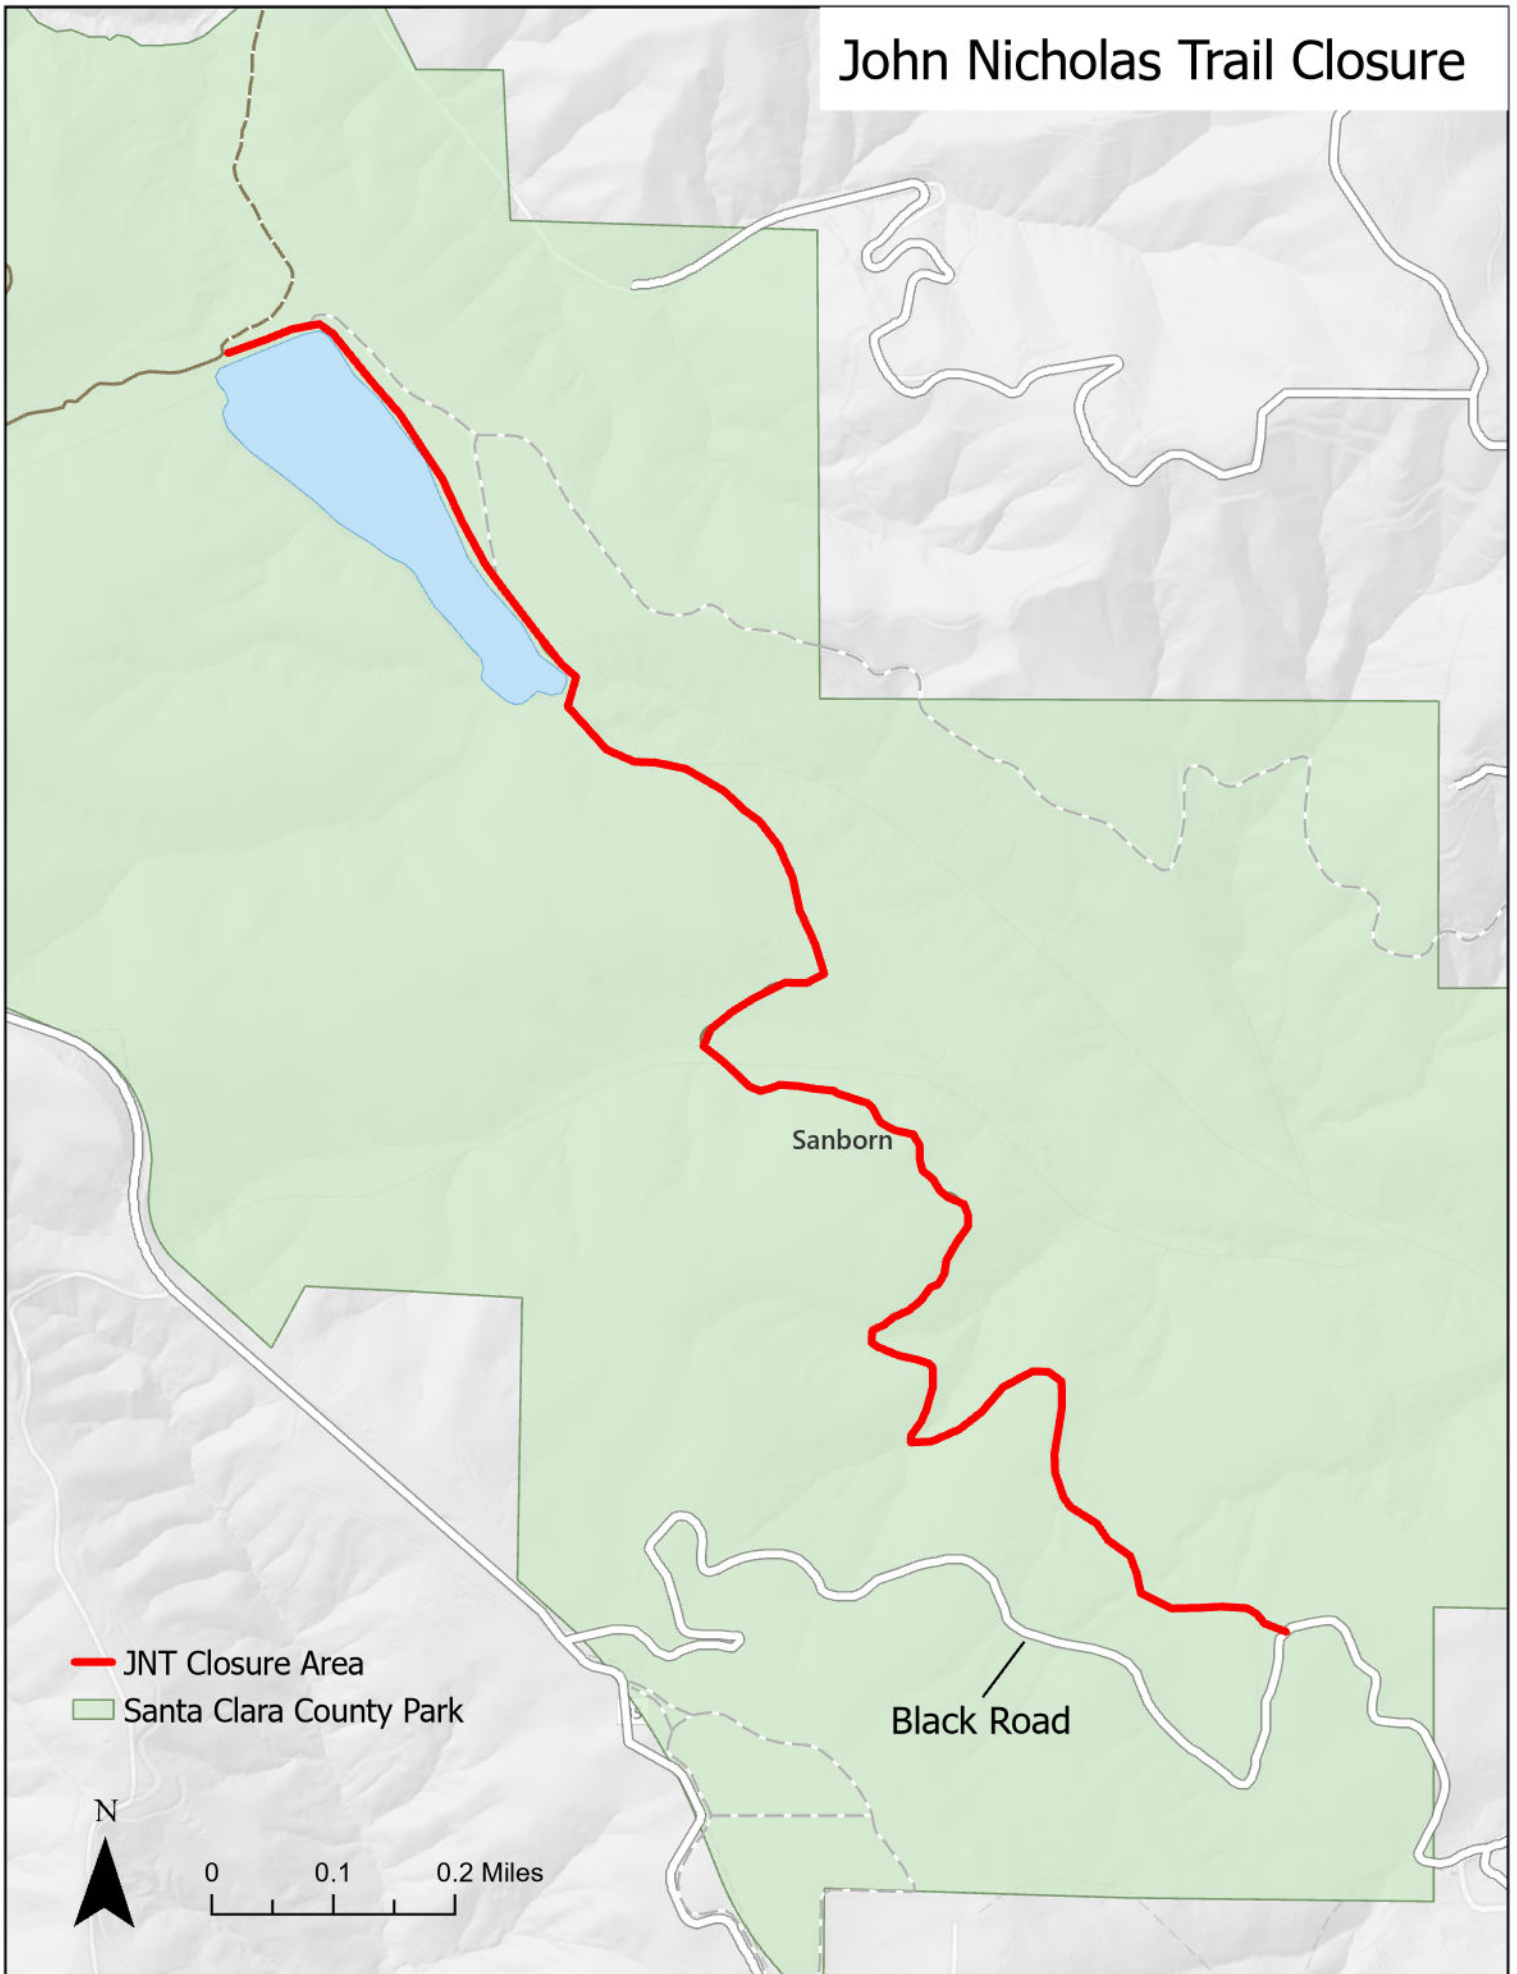

John Nicholas Trail Closure

- JNT Closure Area
- Santa Clara County Park

Sanborn

Black Road