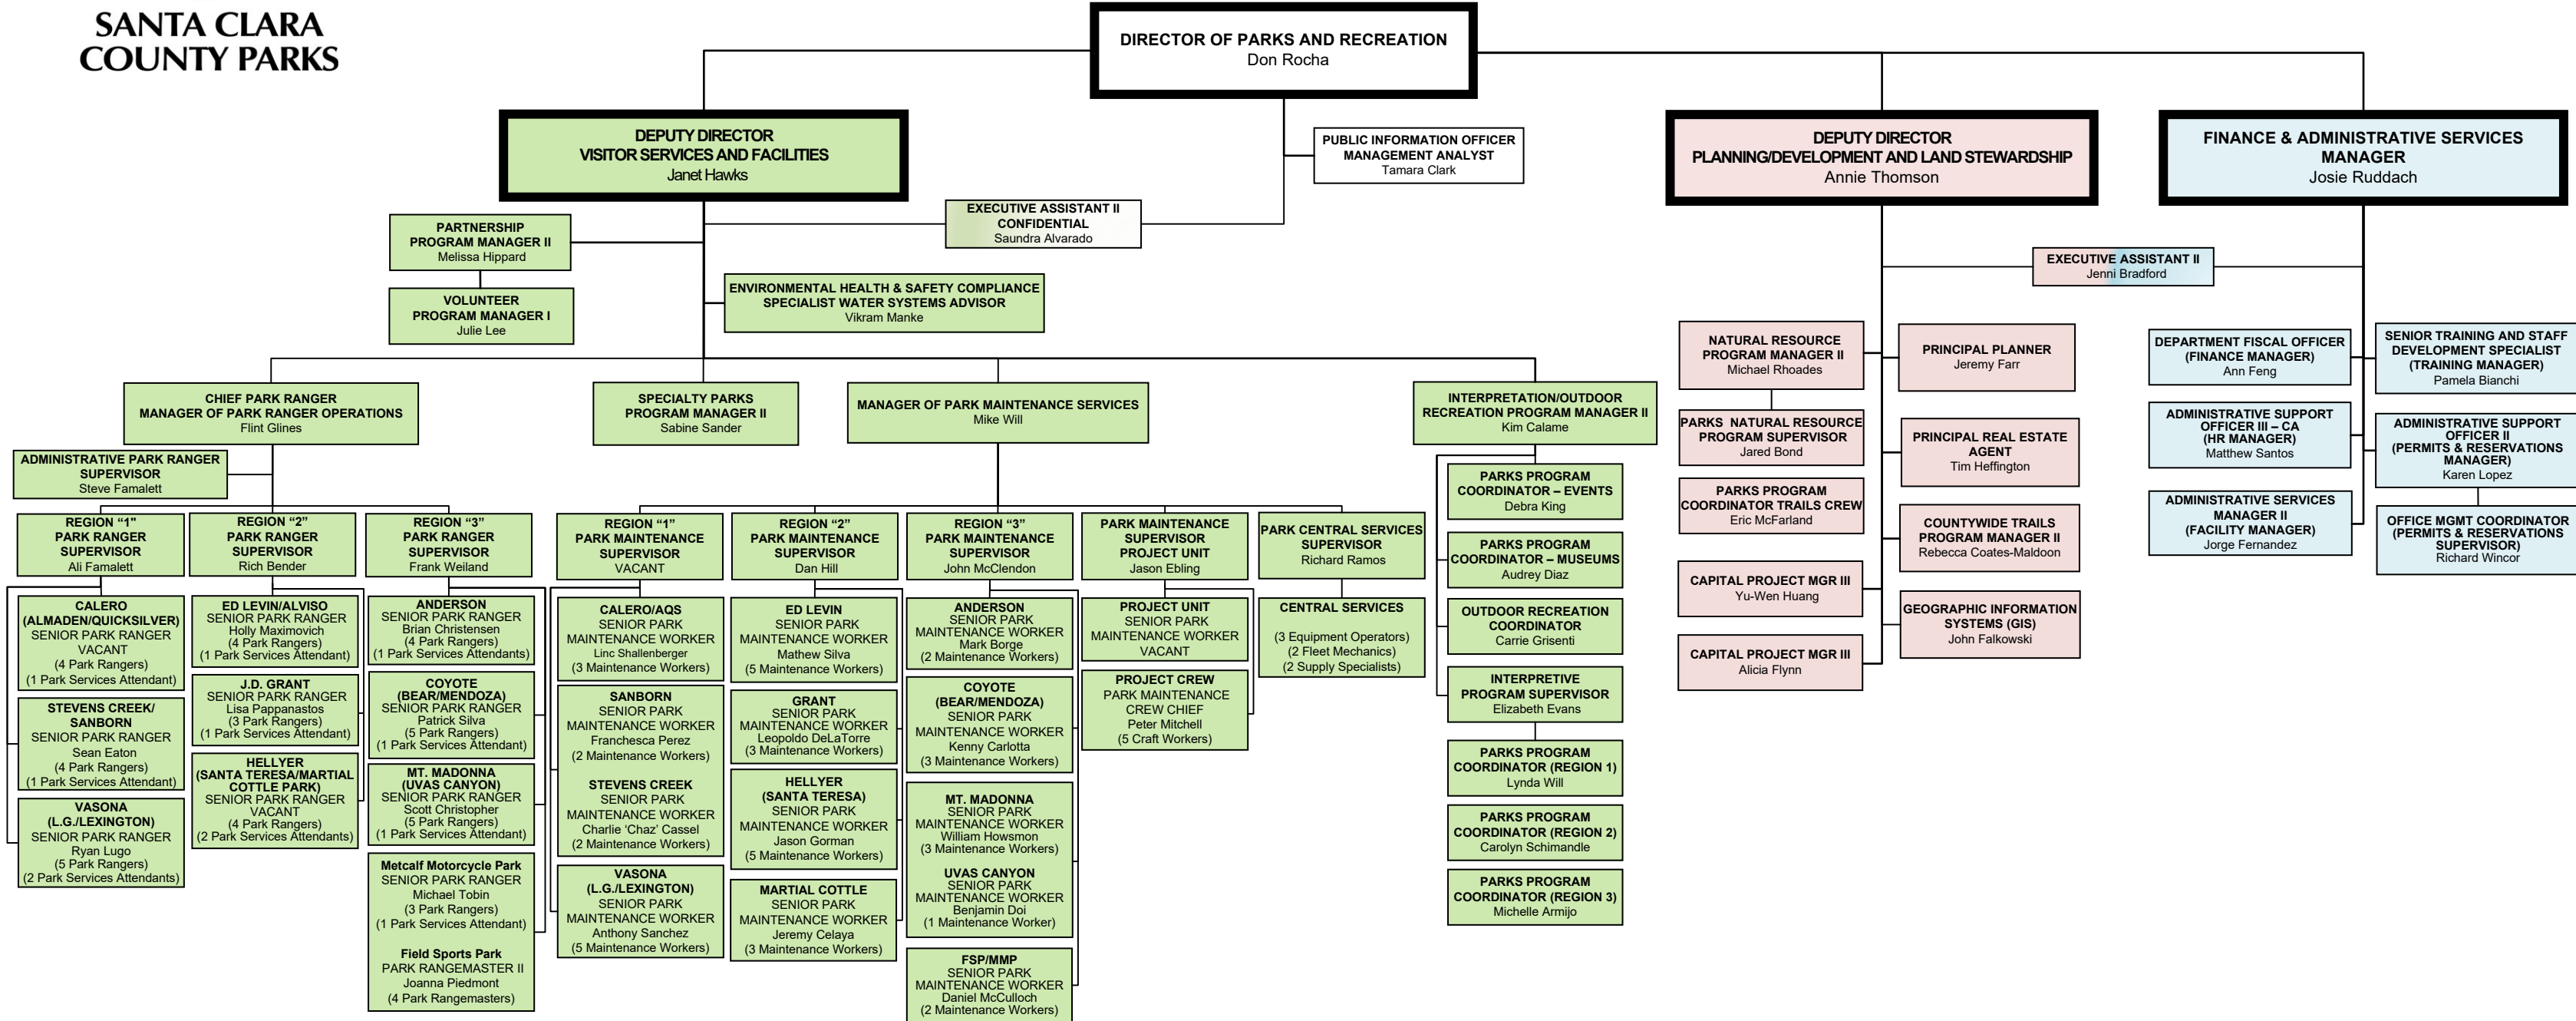

SANTA CLARA COUNTY PARKS

County of Santa Clara Parks & Recreation Department

**Not all positions are depicted above. For a more detailed organizational chart email Parkinfo@prk.sccgov.org