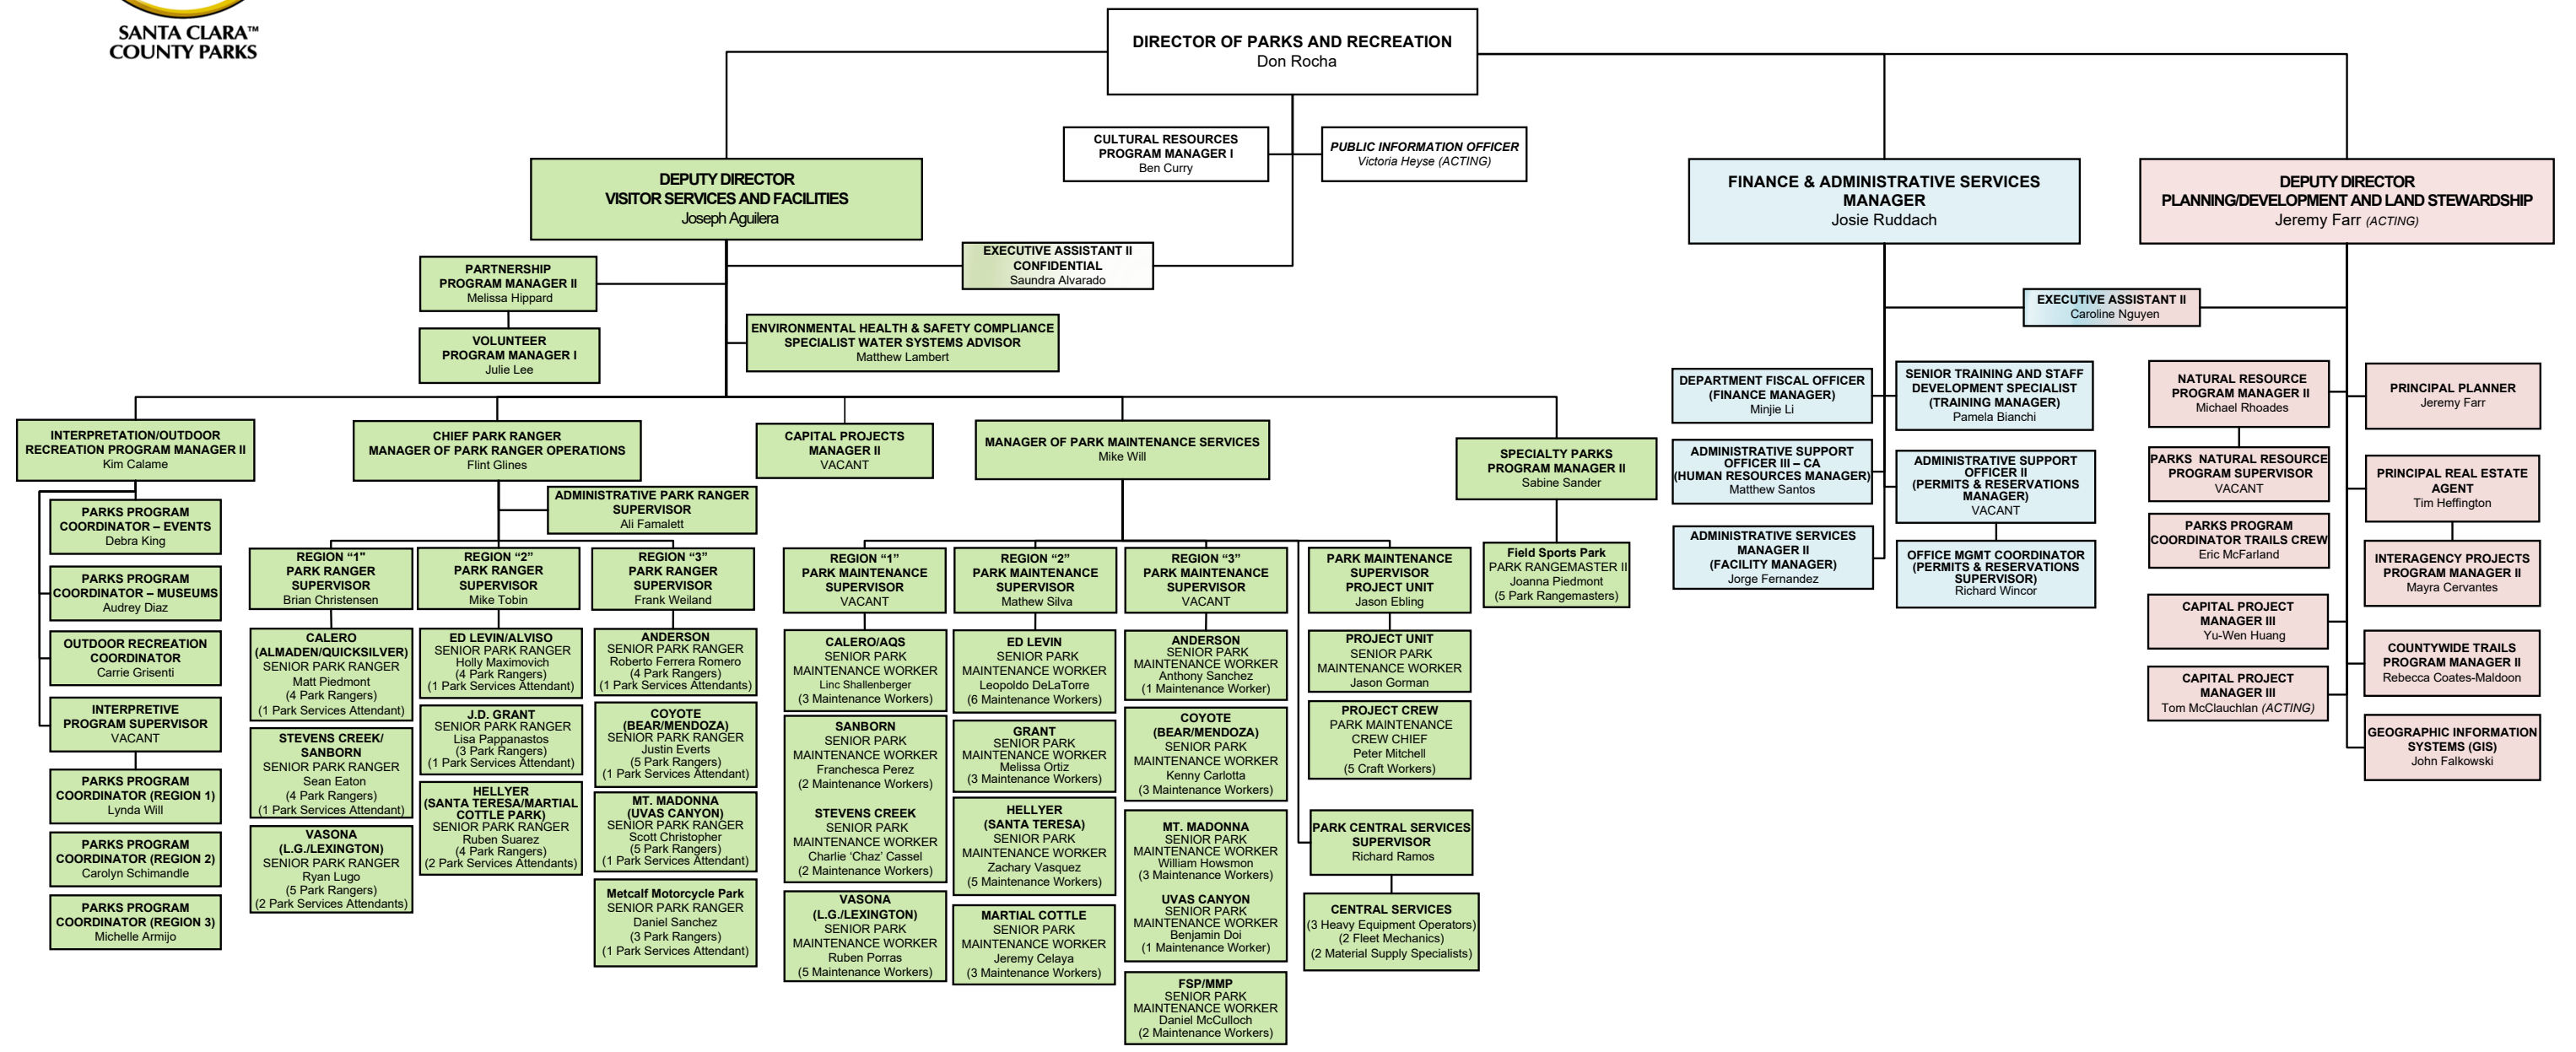

County of Santa Clara Parks & Recreation Department

**Not all positions are depicted above. For a more detailed organizational chart email Parkinfo@prk.sccgov.org