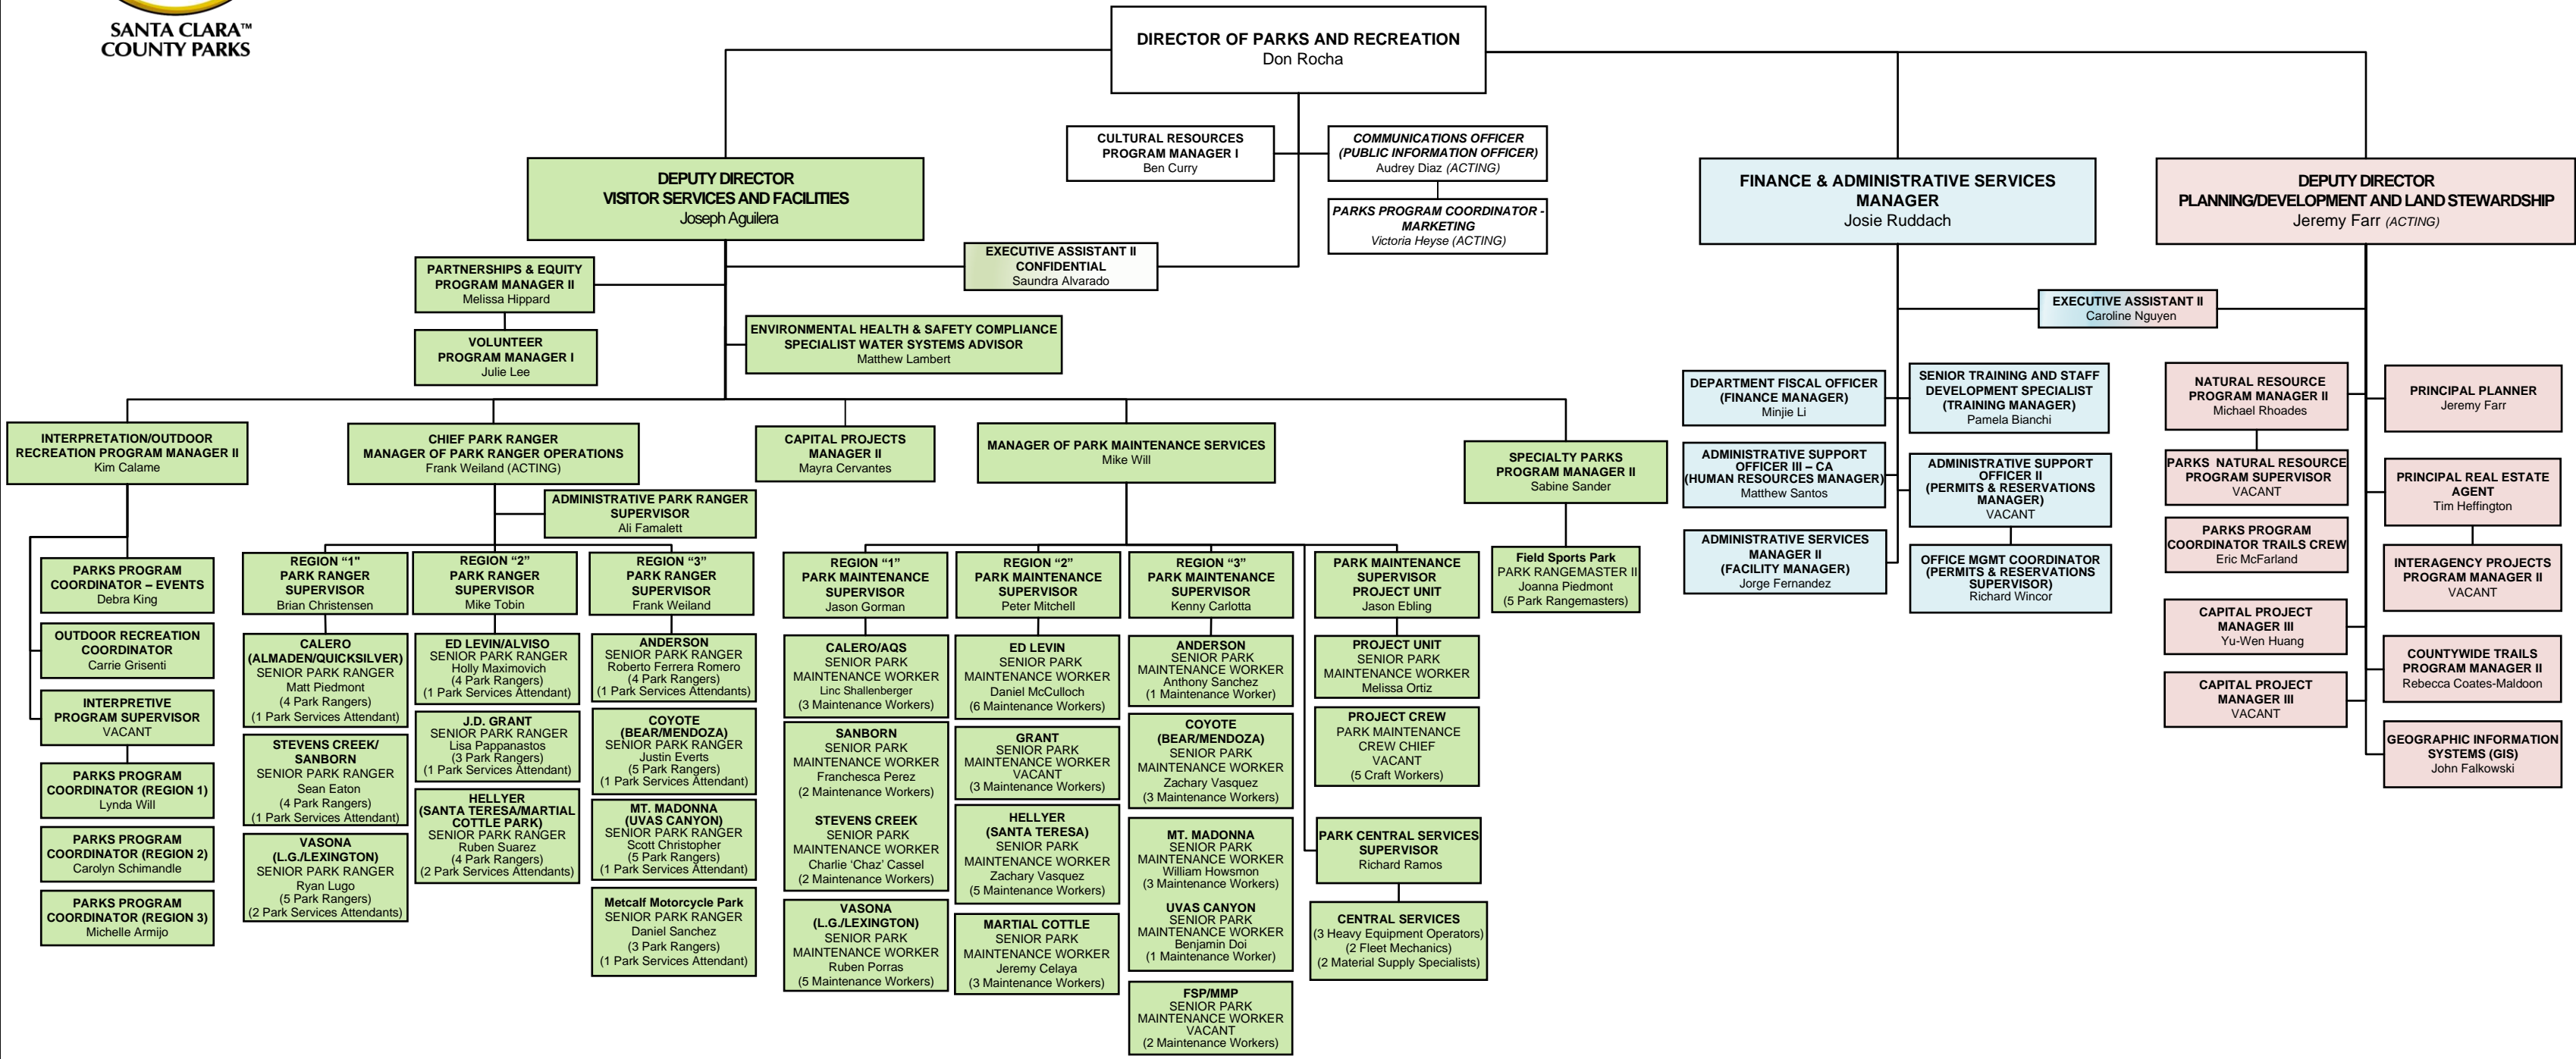

County of Santa Clara Parks & Recreation Department

**Not all positions are depicted above. For a more detailed organizational chart email Parkinfo@prk.sccgov.org