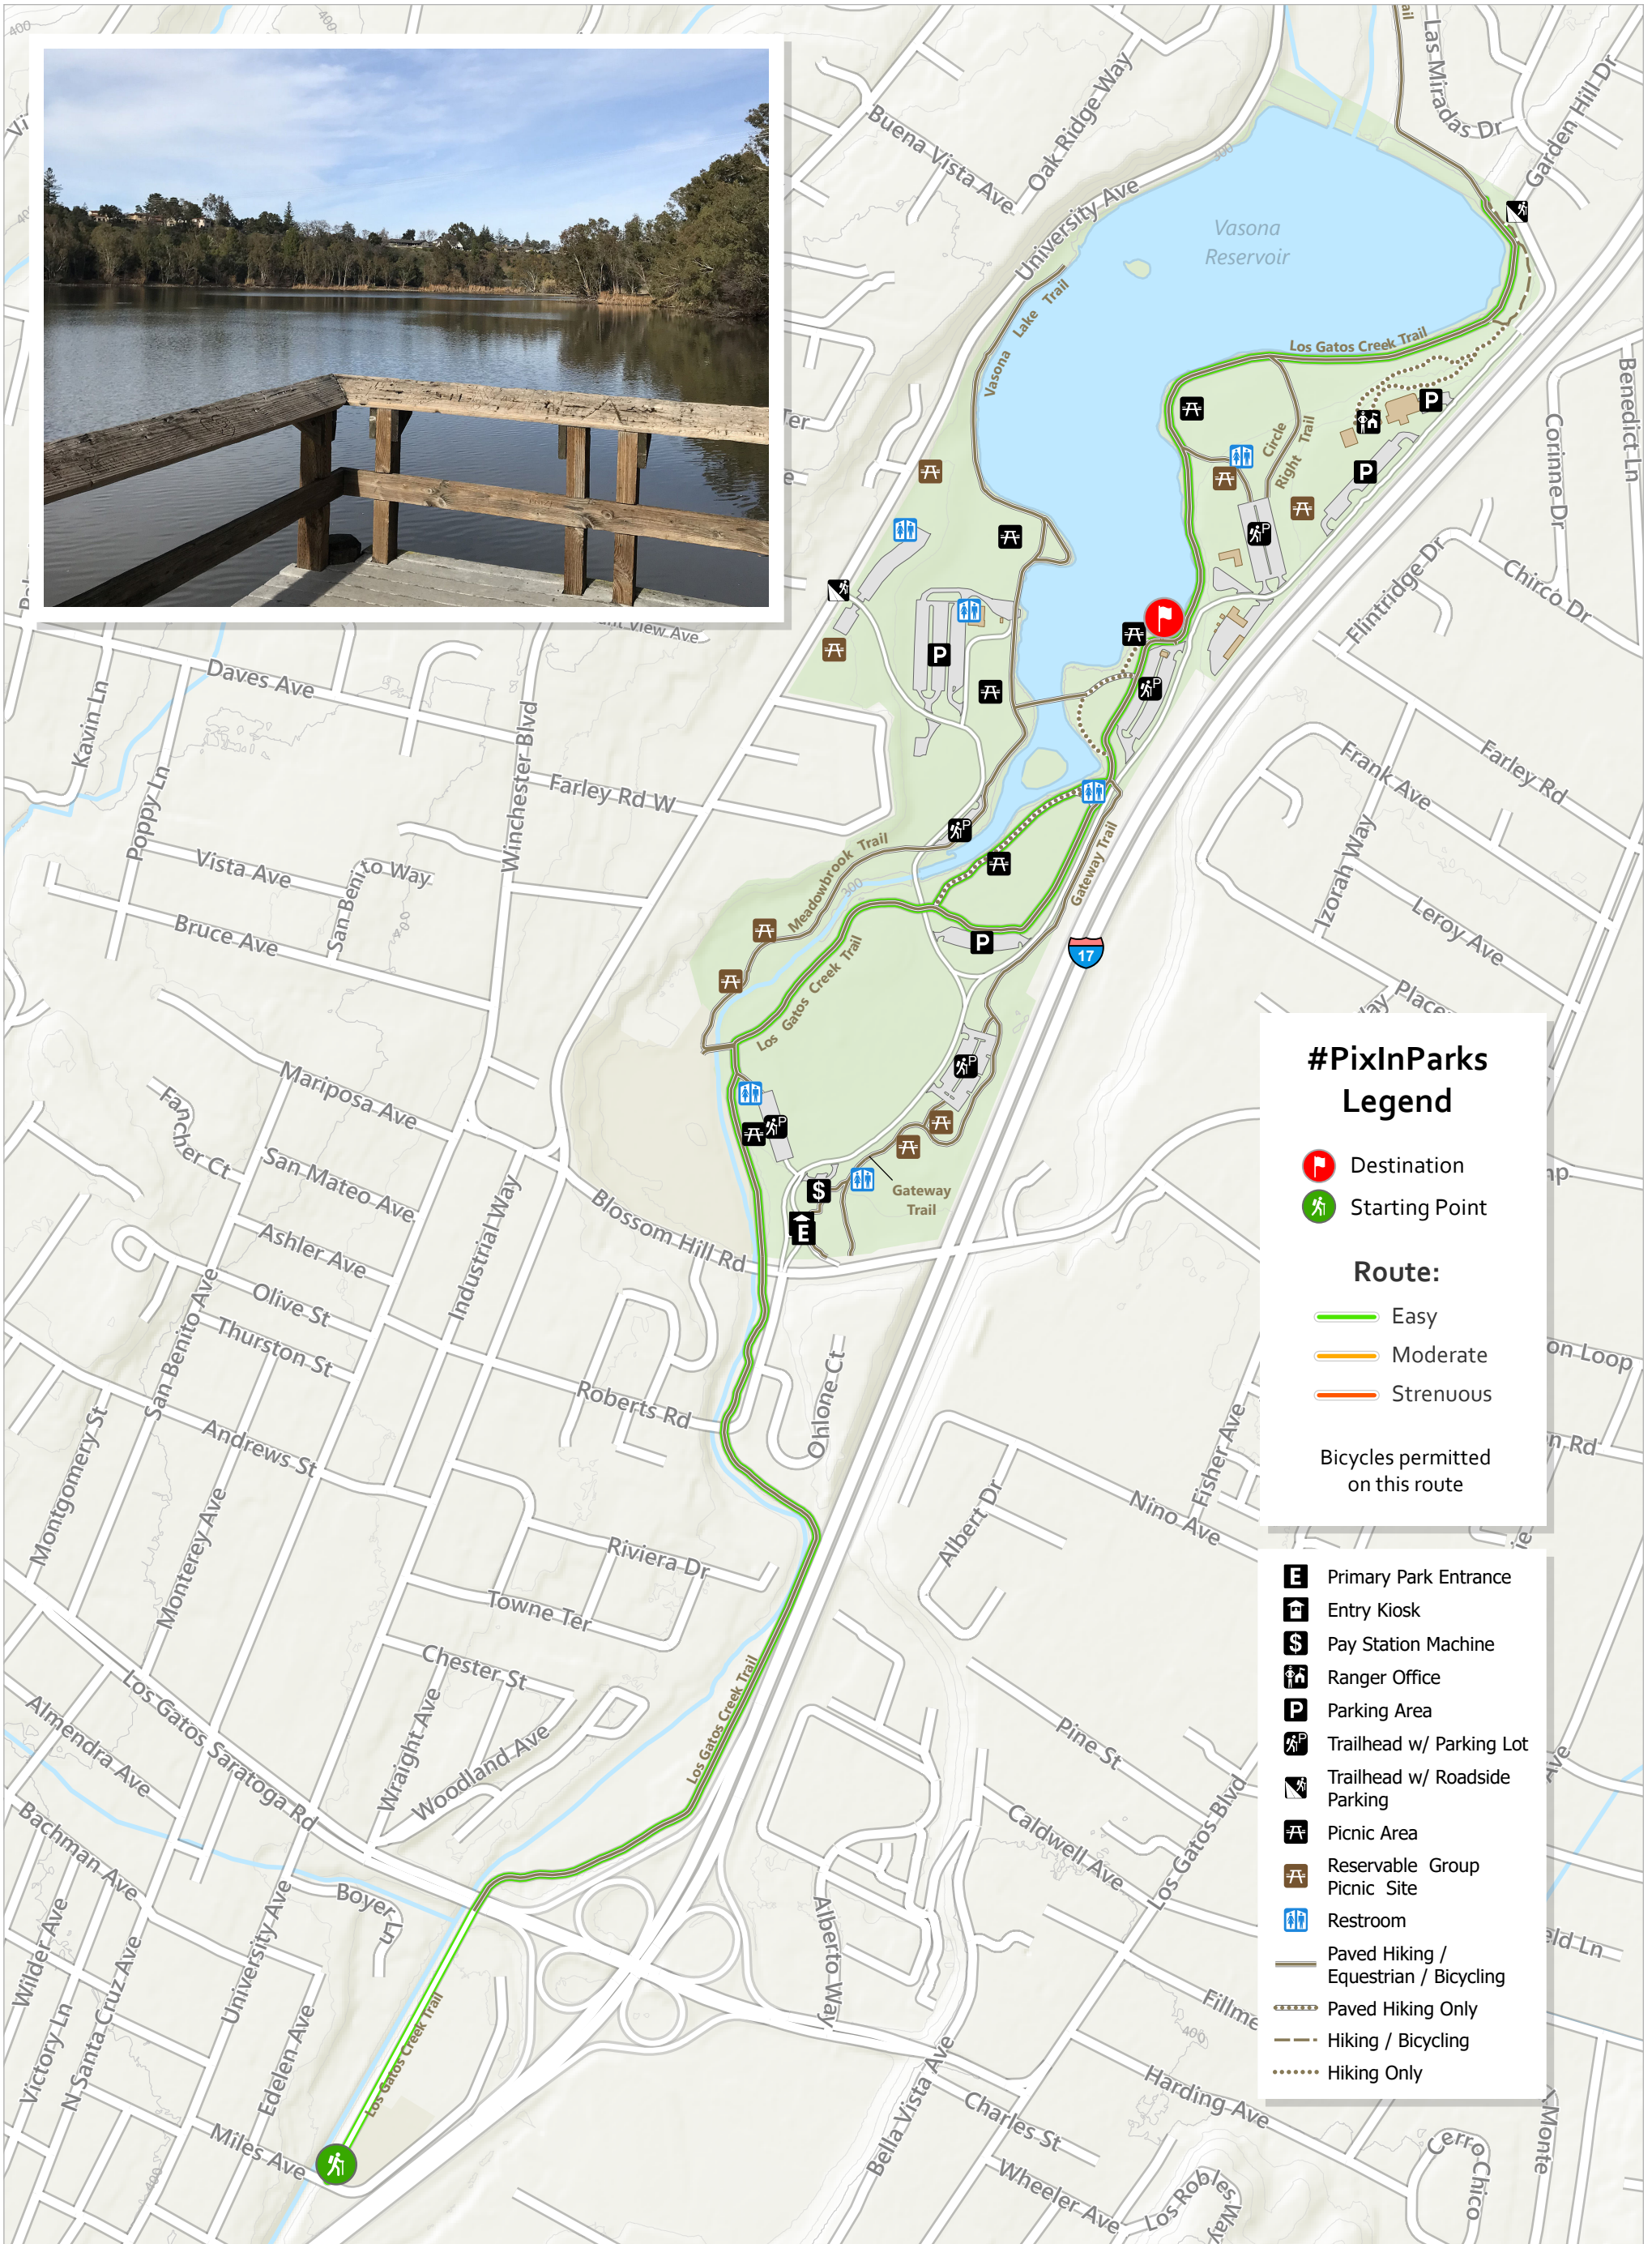

Miles Road to Vasona Lake Dam

Vasona Lake County Park
4.3 Miles (round trip)

#PixInParks Legend

- Destination
- Starting Point

Route:

- Easy
- Moderate
- Strenuous

Bicycles permitted on this route

- Primary Park Entrance
- Entry Kiosk
- Pay Station Machine
- Ranger Office
- Parking Area
- Trailhead w/ Parking Lot
- Trailhead w/ Roadside Parking
- Picnic Area
- Reservable Group Picnic Site
- Restroom
- Paved Hiking / Equestrian / Bicycling
- Paved Hiking Only
- Hiking / Bicycling
- Hiking Only

To map directions to starting point in Google or Apple Maps, use:
37.2244, -121.979

Hours: The park is open year round from 8 a.m. until sunset
Safety: In case of emergency, call 911
Dogs: Allowed